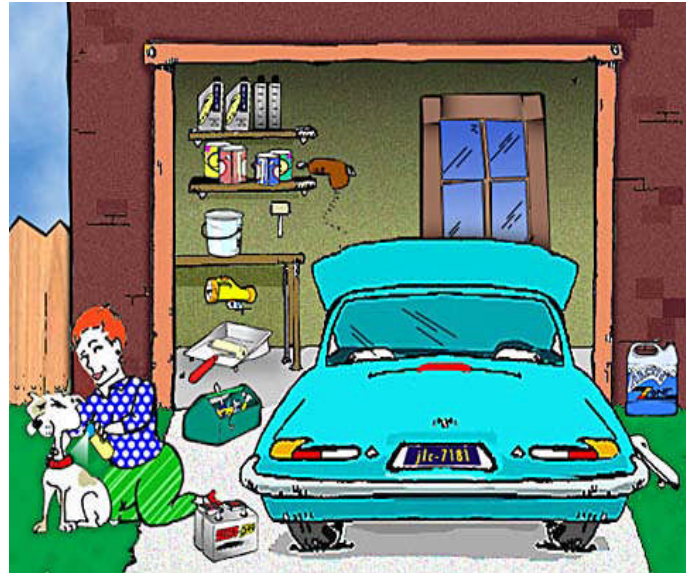

Jukebox Cruisers Car Club

*Garage Scene
Classifieds Parts*

New 10,000# winch with mount & controls \$250.00

Four cragar ss wheels with new tires, lugs & ctr caps gm pattern \$200.00

1989 chev silverado pick up parts new gm chrome grill,

New gm front bumper (chrome), used front bumper & chrome grill guard

Radiator 1989 chev full size blazer with ac

1963-1967 headers & side pipes (no covers) small block chevy

1989 chevy full size blazer grey front bucket seats & console

1986 s-10 chevy grill (chrome)

1982 camaro bucket seats dk grey fair cond. \$30.00

Budge shield gold car cover, size #2 fits cars to 14' 2" new \$25.00

All prices negotiable!

Call 570-325-5653 After 5:30 Please!