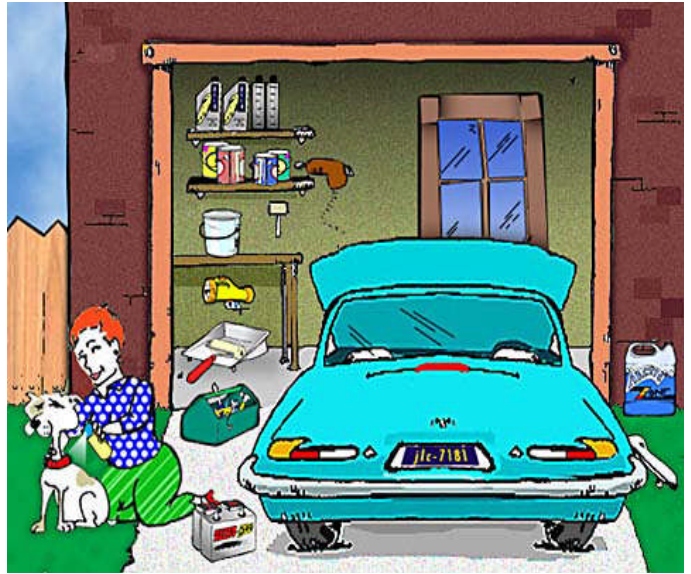

Jukebox Cruisers Car Club

*Garage Scene
Classifieds Parts*

New 10,000# winch with mount & controls \$250.00

Four cragar ss wheels with new tires, lugs & ctr caps gm pattern \$200.00

1989 chev silverado pick up parts new gm chrome grill,

New gm front bumper (chrome), used front bumper & chrome grill guard

Radiator 1989 chev full size blazer with ac

1963-1967 headers & side pipes (no covers) small block chevy

1989 chevy full size blazer grey front bucket seats & console

1986 s-10 chevy grill (chrome)

1982 camaro bucket seats dk grey fair cond. \$30.00

Budge shield gold car cover, size #2 fits cars to 14' 2" new \$25.00

All prices negotiable!

Call 570-325-5653 After 5:30 Please!